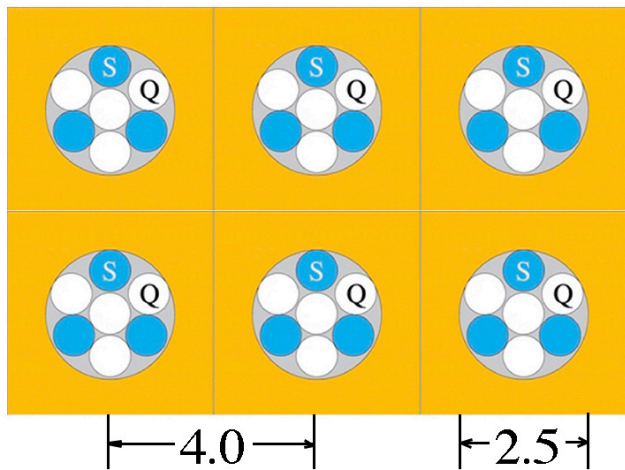

DREAM

SPACAL

Fiber pattern *RD52*