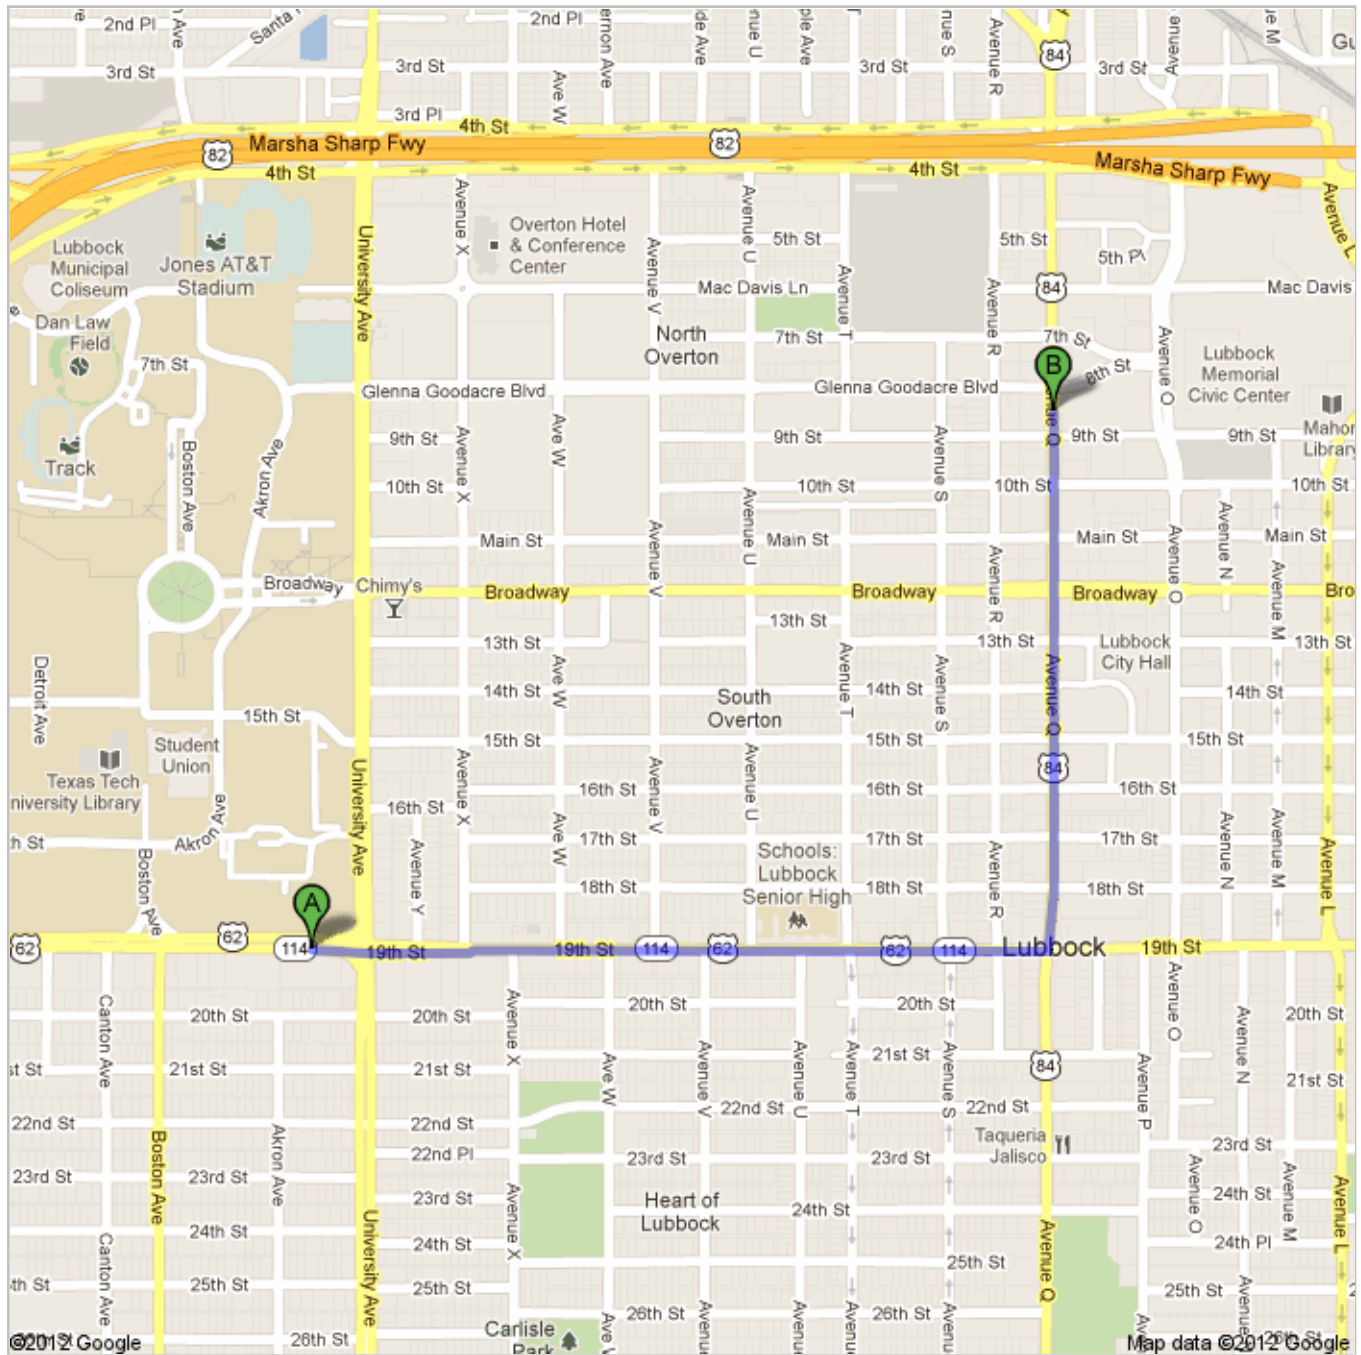

Directions to 801 Avenue Q, Lubbock, TX 79401
1.6 mi – about 4 mins

2515 19th St, Lubbock, TX 79410

-
1. Head **east** on **19th St** toward **University Ave**
About 2 mins

go 0.9 mi
total 0.9 mi

2. Turn left onto **Avenue Q**
Destination will be on the right
About 2 mins

go 0.7 mi
total 1.6 mi

801 Avenue Q, Lubbock, TX 79401

These directions are for planning purposes only. You may find that construction projects, traffic, weather, or other events may cause conditions to differ from the map results, and you should plan your route accordingly. You must obey all signs or notices regarding your route.

Map data ©2012 Google

Directions weren't right? Please find your route on maps.google.com and click "Report a problem" at the bottom left.