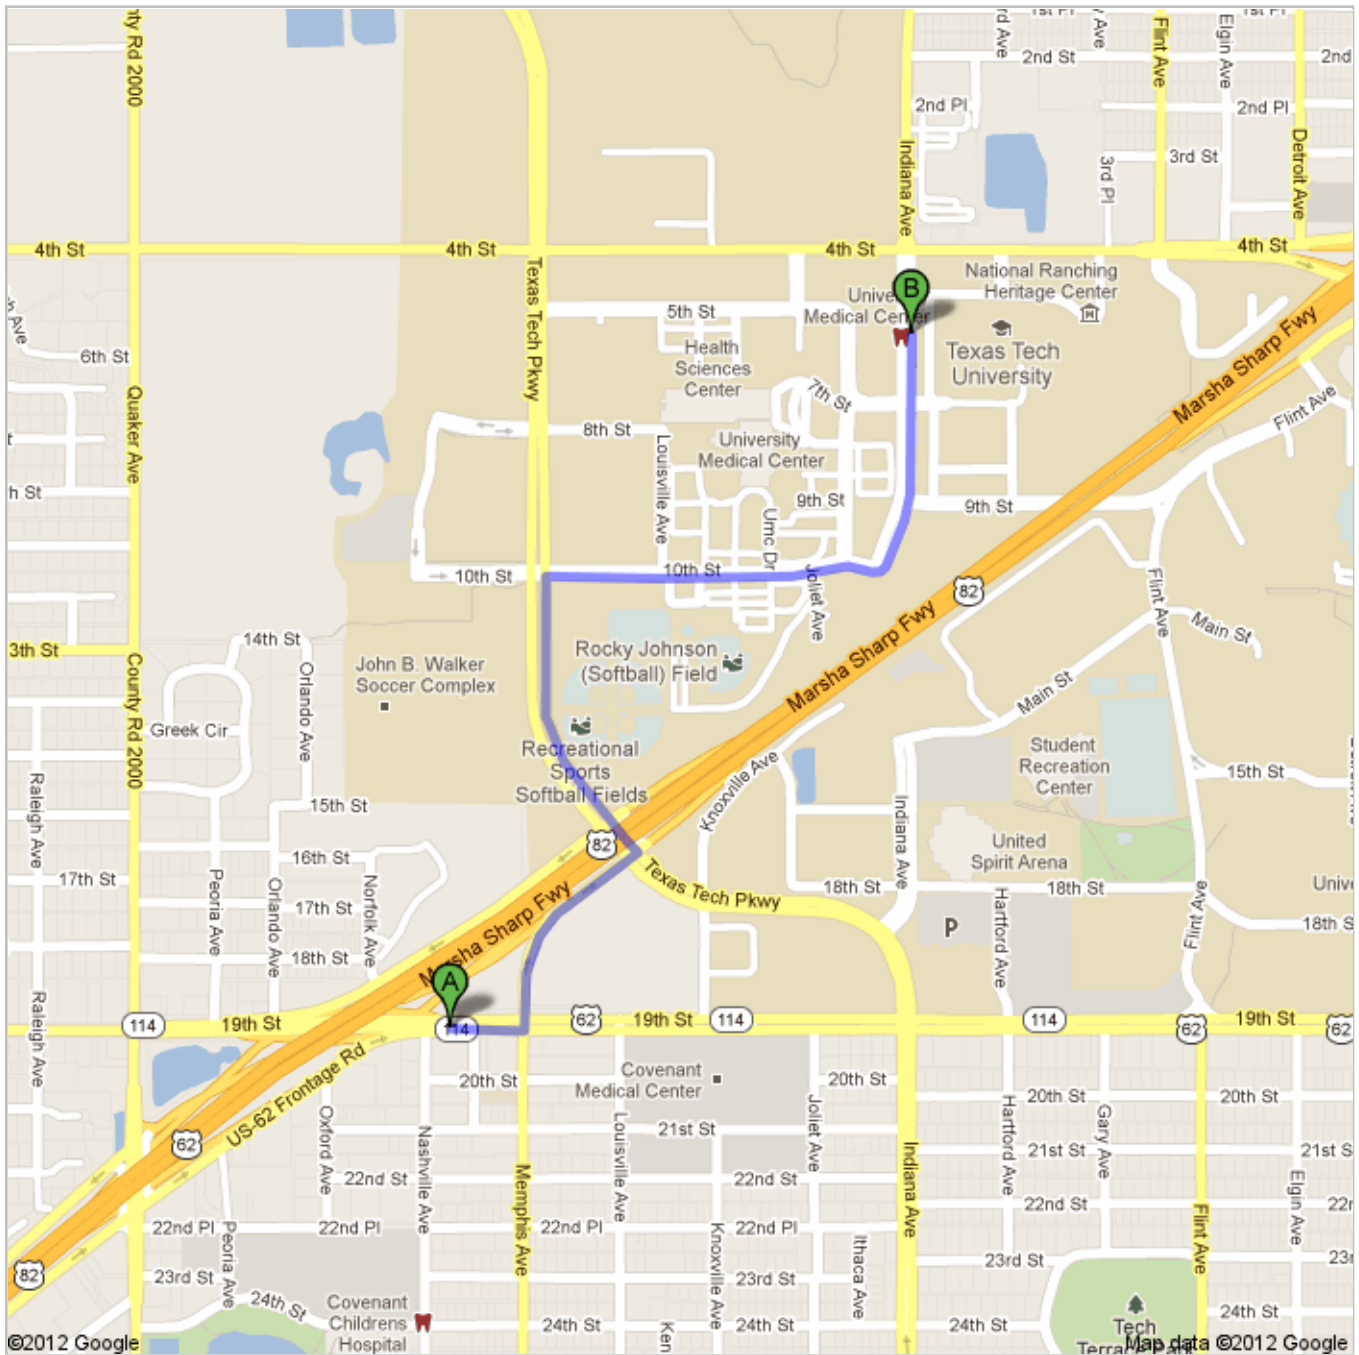

Directions to 601 Indiana Ave, Lubbock, TX 79415
1.5 mi – about 6 mins

3901 19th St, Lubbock, TX 79410

1.	Head east on 19th St toward Miami Ave	go 492 ft total 492 ft
----	--	---------------------------

2.	Take the 1st left onto Memphis Ave About 2 mins	go 0.3 mi total 0.4 mi
----	---	---------------------------

3.	Take the 1st left onto Texas Tech Pkwy About 2 mins	go 0.4 mi total 0.8 mi
----	---	---------------------------

4.	Take the 1st right onto 10th St About 2 mins	go 0.4 mi total 1.2 mi
----	--	---------------------------

5.	Continue onto Indiana Ave Destination will be on the right About 1 min	go 0.3 mi total 1.5 mi
----	---	---------------------------

601 Indiana Ave, Lubbock, TX 79415

These directions are for planning purposes only. You may find that construction projects, traffic, weather, or other events may cause conditions to differ from the map results, and you should plan your route accordingly. You must obey all signs or notices regarding your route.