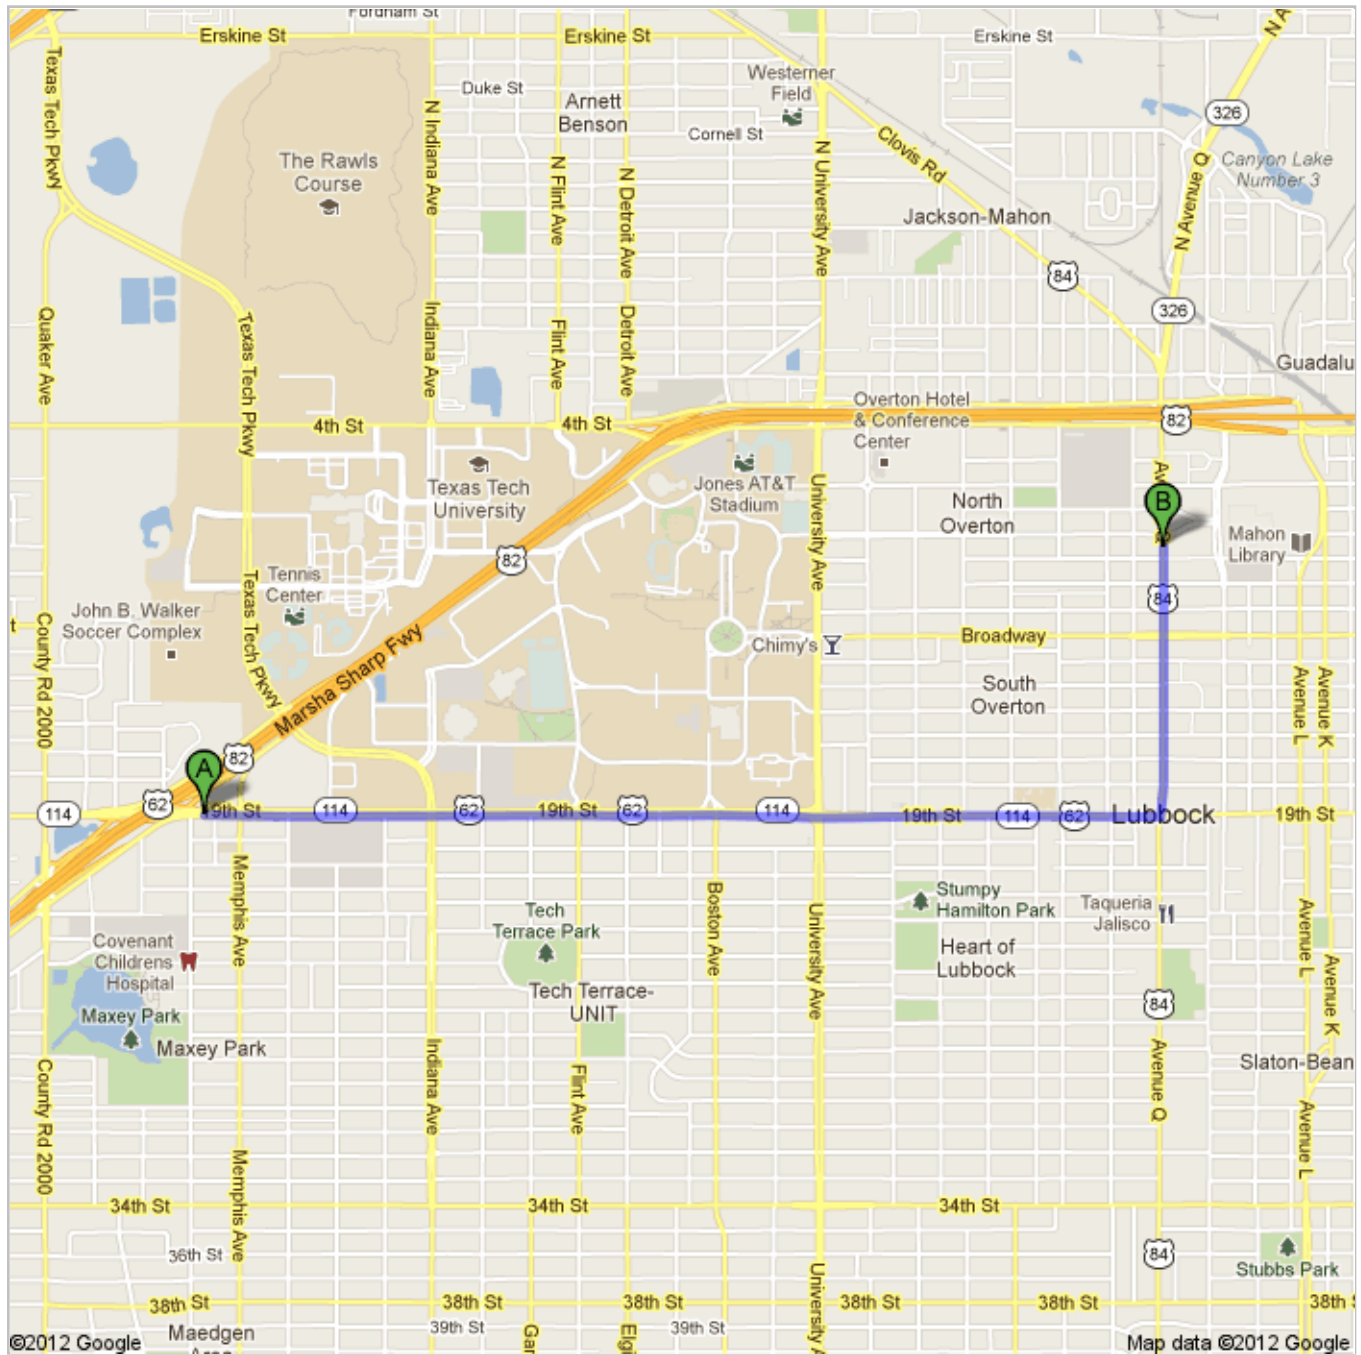

Directions to 801 Avenue Q, Lubbock, TX 79401
3.2 mi – about 7 mins

3901 19th St, Lubbock, TX 79410

-
1. Head **east** on **19th St** toward **Miami Ave**
About 5 mins

go 2.5 mi
total 2.5 mi

2. Turn left onto **Avenue Q**
Destination will be on the right
About 2 mins

go 0.7 mi
total 3.2 mi

801 Avenue Q, Lubbock, TX 79401

These directions are for planning purposes only. You may find that construction projects, traffic, weather, or other events may cause conditions to differ from the map results, and you should plan your route accordingly. You must obey all signs or notices regarding your route.

Map data ©2012 Google

Directions weren't right? Please find your route on maps.google.com and click "Report a problem" at the bottom left.